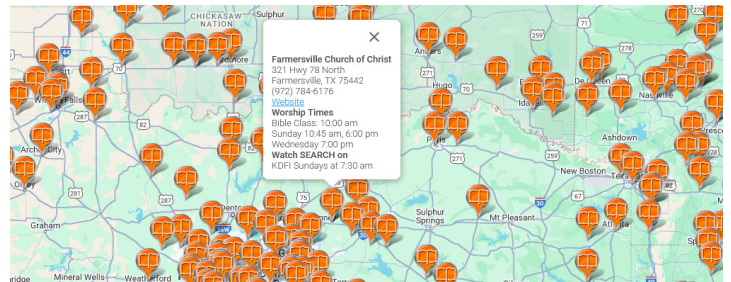

# From the *Production Room*

We’re always pleased to hear from those that have used the website map to find a congregation to worship with when traveling or when they’ve moved. To find the map just look under the Support tab and click on “Church Map”. You will see a map of the United States covered in orange pins. Each one of these is a congregation of fellow Christians that would love to have you come worship with them.

You can use the Search box above the map to find the city you will be visiting. Once you are zoomed in on your destination click on one of the nearby pins. This will open a bubble with their information (that includes when available) address, phone number, website or Facebook page, and worship times for that congregation.